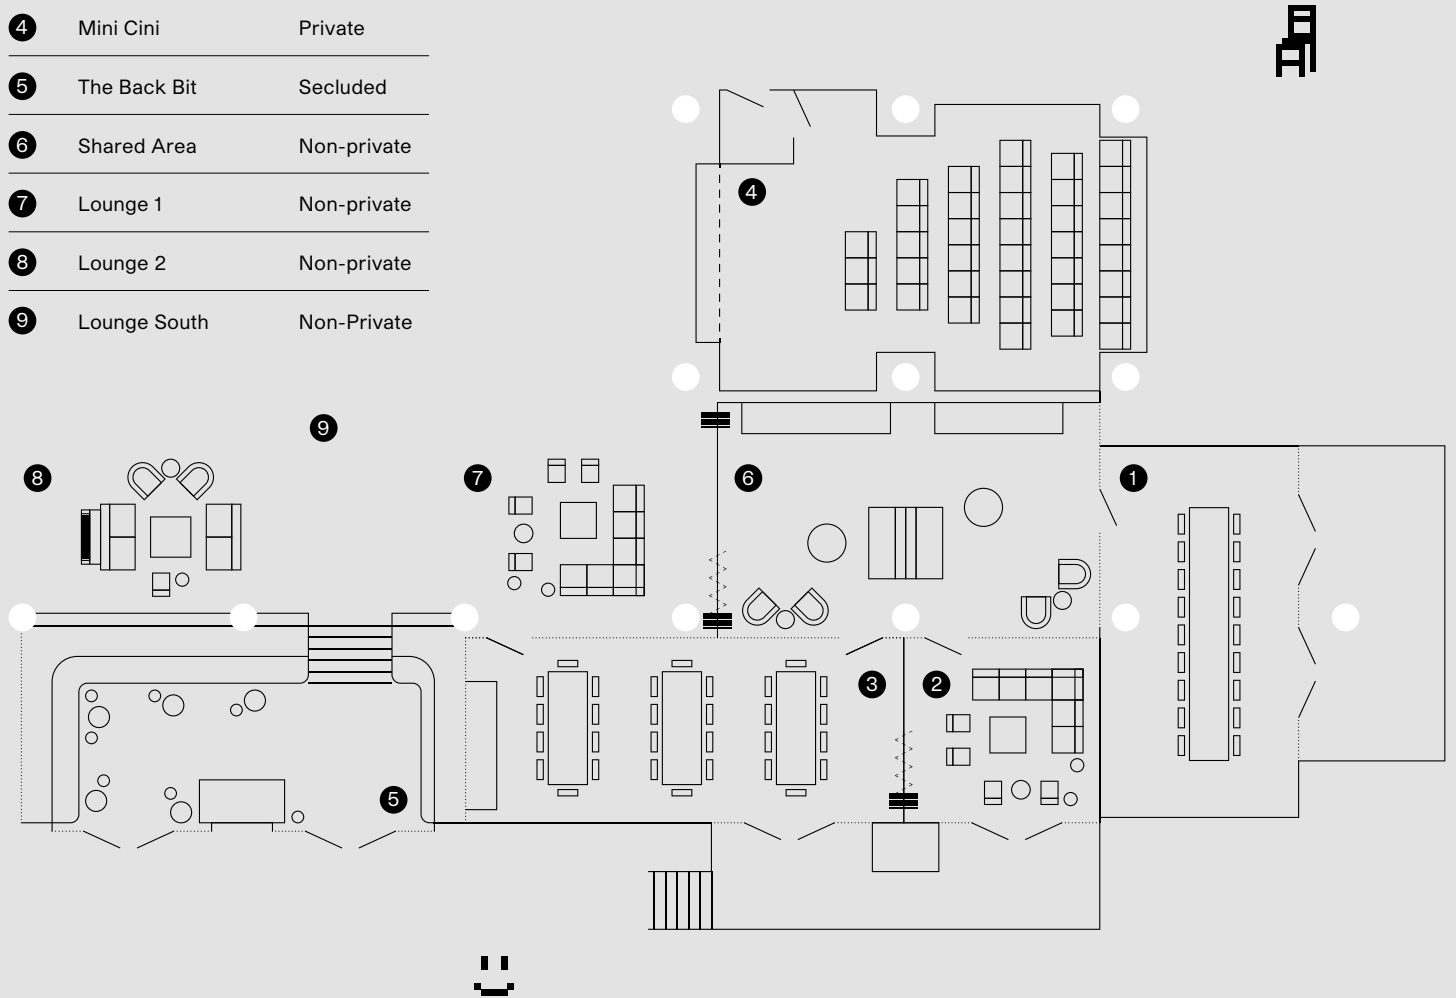

KEY

1	Room 1	Private
2	Room 2	Private
3	Room 3	Private
4	Mini Cini	Private
5	The Back Bit	Secluded
6	Shared Area	Non-private
7	Lounge 1	Non-private
8	Lounge 2	Non-private
9	Lounge South	Non-Private

CAPACITIES

	Room 1	Room 2	Room 3	Room 2+3	Shared Area	Mini Cini	The Back Bit	Lounge 1 or 2	Lounge South
One Table	26	12	28	40	20	•	12	•	40
Multiple Tables	•	20	40	60	30	•	18	•	80
Soft Seating	•	10	20	30	20	•	•	10	40
Standing	•	•	75	100	50	•	30	•	200
Theatre	•	•	50	70	•	36	20	•	•