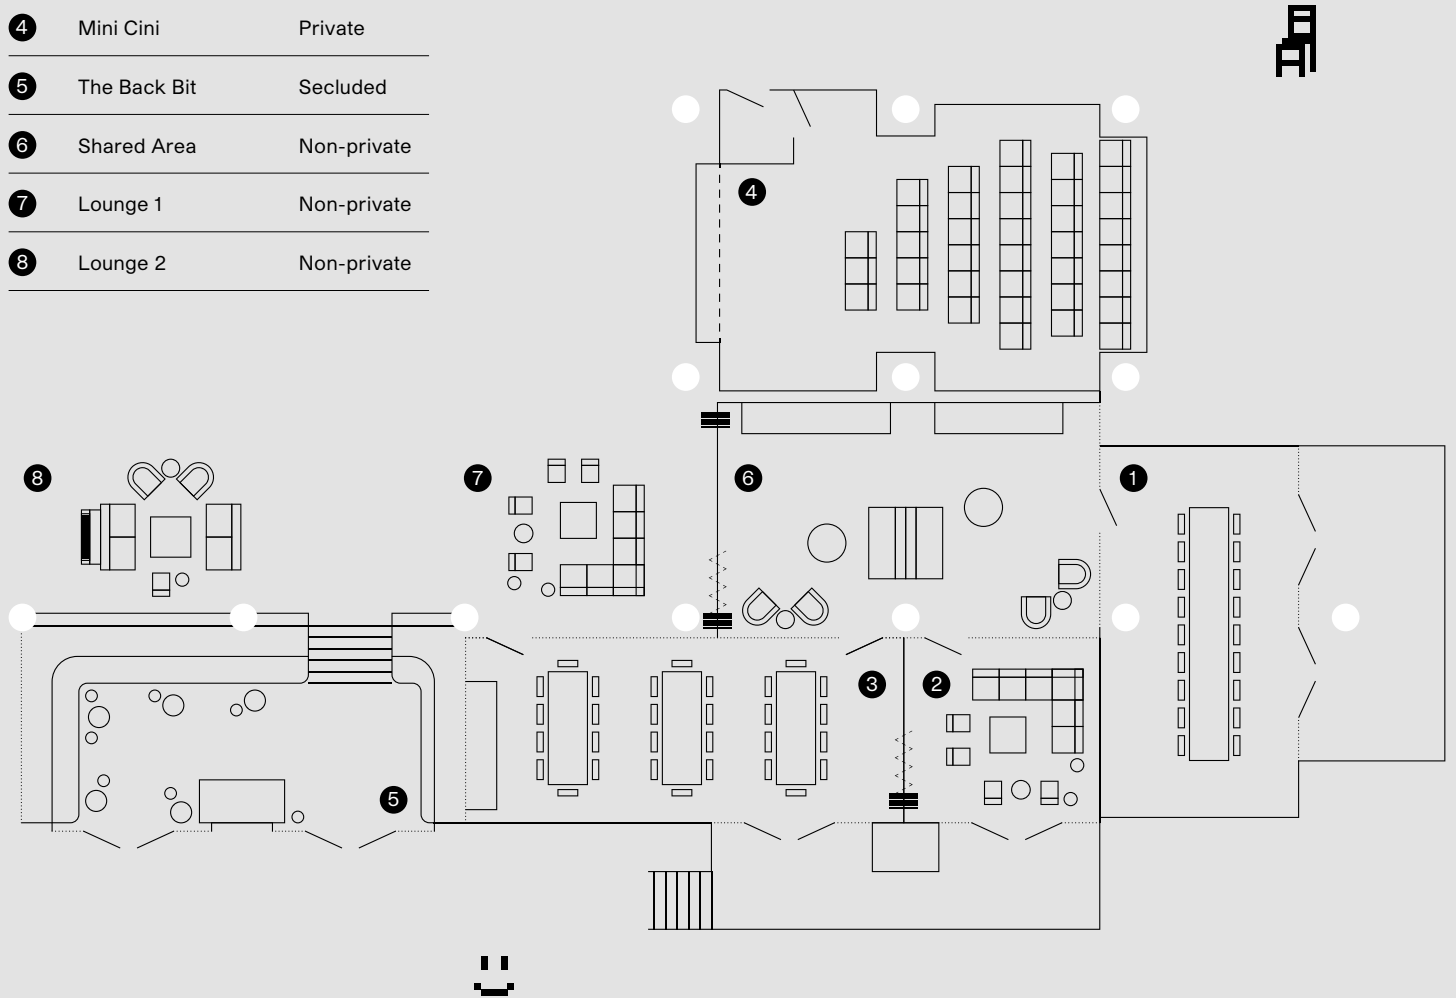

KEY

1	Room 1	Private
2	Room 2	Private
3	Room 3	Private
4	Mini Cini	Private
5	The Back Bit	Secluded
6	Shared Area	Non-private
7	Lounge 1	Non-private
8	Lounge 2	Non-private

CAPACITIES

	Room 1	Room 2	Room 3	Room 2+3	Shared Area	Mini Cini	The Back Bit	Lounge Seating
Boardroom	20	14	26	38	20	•	•	•
Dining Tables	20	14	30	50	30	•	18	•
Soft Seating	•	10	20	•	20	•	•	10
Standing	•	•	40	60	40	•	30	•
Theatre	•	•	•	•	•	36	•	•