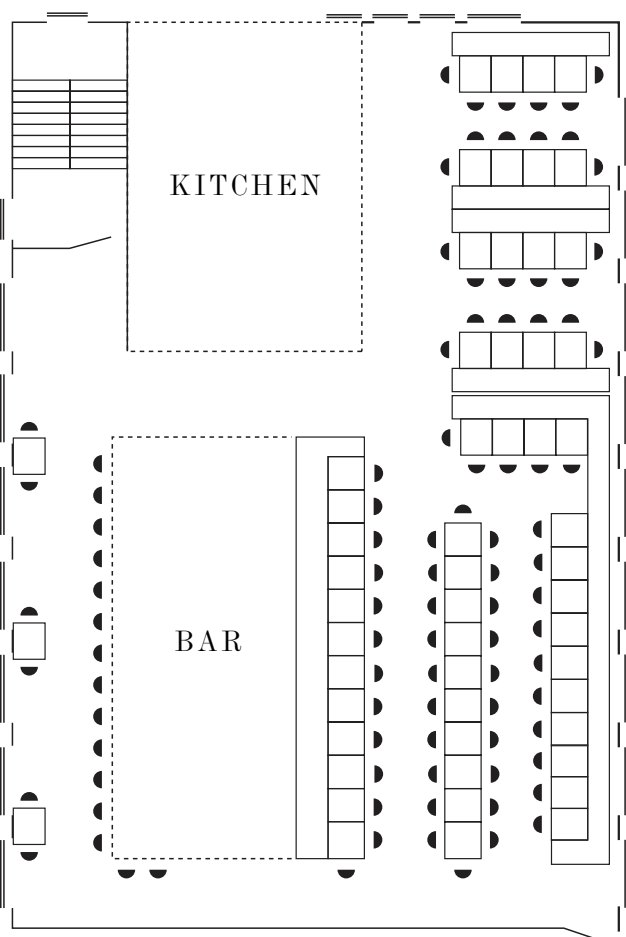

Seated 60

BISTROTHEQUE

CAPACITY

Bar
Seated 19
Seated + Standing 30

Dining Room
Seated 60-118

AVAILABILITY SEP-JUL

11:00-16:30 Mon-Fri
18:00-00:00 Sun-Wed

AVAILABILITY AUG**

11:00-00:00 Mon-Sun

EQUIPMENT

Baby Grand Piano

** 1st-28th Aug 2021
& 1st-27th Aug 2022

EXAMPLE LAYOUTS

Seated 92

Seated 118

LOADING BAY

CAPACITIES

Seated 16-24

Standing 30

AVAILABILITY SEP-JUL

11:00-16:30 Mon-Fri

18:00-00:00 Sun-Wed

AVAILABILITY AUG**

11:00-00:00 Mon-Sun

** 1st-28th Aug 2021
& 1st-27th Aug 2022

EXAMPLE LAYOUTS

Seated 16

Seated 24