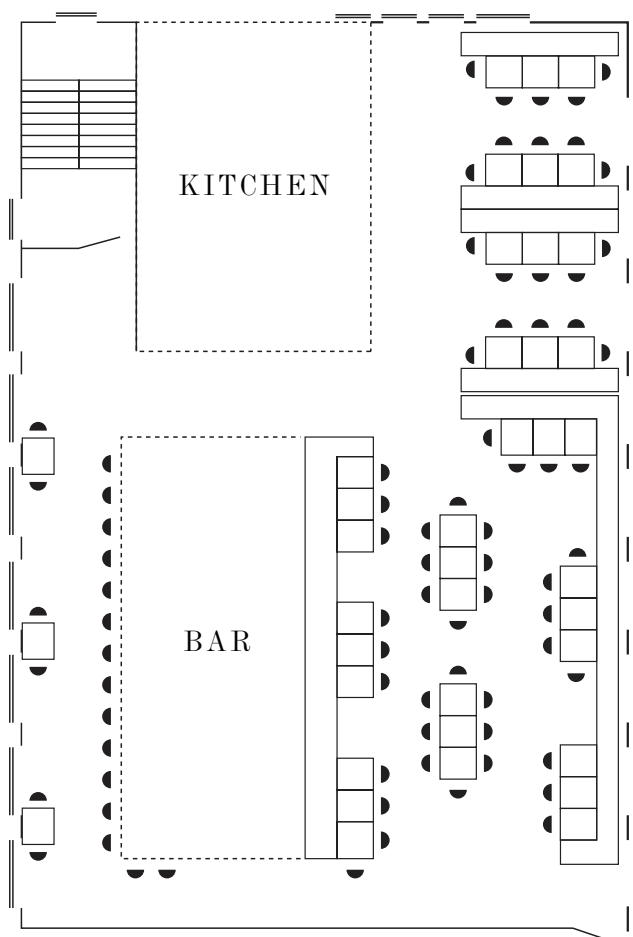

Seated 60

BISTROTHEQUE

CAPACITY

Bar
Seated 19
Seated + Standing 30

Dining Room
Seated 60-118

AVAILABILITY SEP-JUL

11:00-16:30 Mon-Fri
18:00-00:00 Sun-Wed

AVAILABILITY AUG**

11:00-00:00 Mon-Sun

EQUIPMENT

Baby Grand Piano

** 1st-28th Aug 2021
& 1st-27th Aug 2022

EXAMPLE LAYOUTS

Seated 92

Seated 118

LOADING BAY

CAPACITIES

Seated 16-24

Standing 30

AVAILABILITY SEP-JUL

11:00-16:30 Mon-Fri

18:00-00:00 Sun-Wed

AVAILABILITY AUG**

11:00-00:00 Mon-Sun

** 1st-28th Aug 2021
& 1st-27th Aug 2022

EXAMPLE LAYOUTS

Seated 16

Seated 24