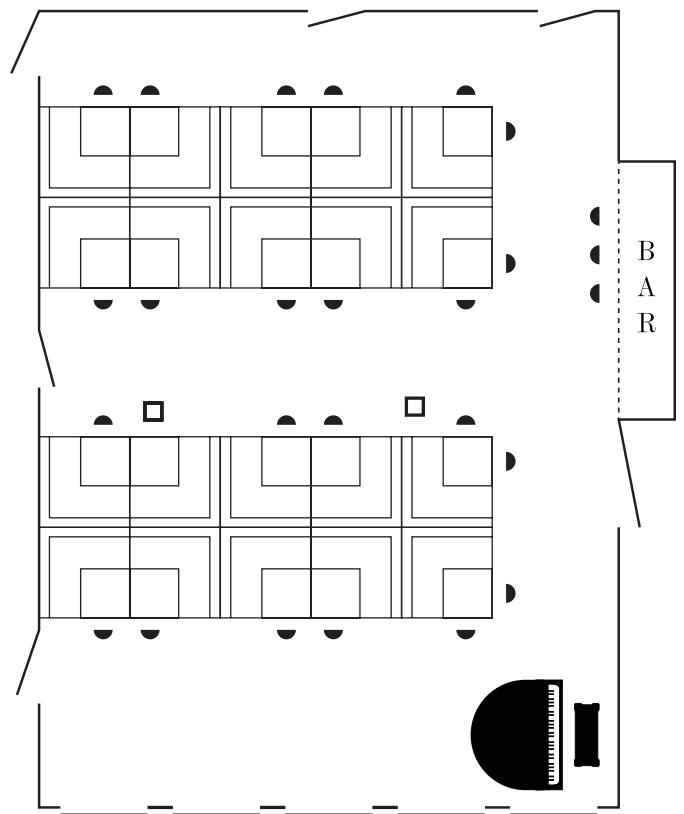

11:00-00:00 Mon-Sun

EQUIPMENT

Electric Piano
Sound System
Radio Mics
DJ Booth
Lighting Bar
Flexible Seating System

*furniture removal charges apply

** 1st-28th Aug 2021
& 1st-27th Aug 2022

EXAMPLE LAYOUTS

Seated 50

Seated 60

BISTROTHEQUE

CAPACITY

Bar
Seated 19
Seated + Standing 30

Dining Room
Seated 60-118

AVAILABILITY SEP-JUL

11:00-16:30 Mon-Fri
18:00-00:00 Sun-Wed

AVAILABILITY AUG**

11:00-00:00 Mon-Sun

EQUIPMENT

Baby Grand Piano

** 1st-28th Aug 2021
& 1st-27th Aug 2022

EXAMPLE LAYOUTS

Seated 92

Seated 118

LOADING BAY

** 1st-28th Aug 2021
& 1st-27th Aug 2022

EXAMPLE LAYOUTS

Seated 16

Seated 24