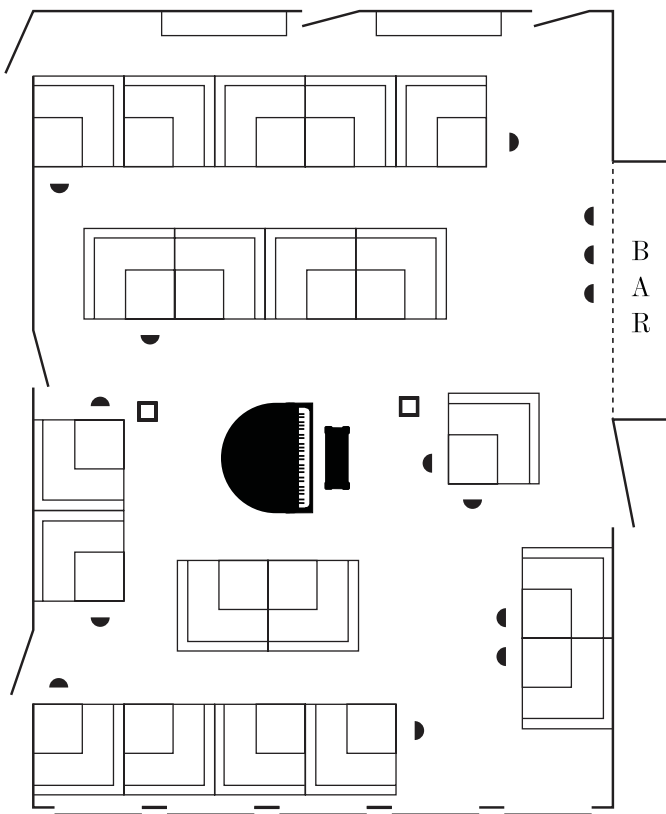

11:00-00:00 Mon-Sun

EQUIPMENT

Electric Piano
Sound System
Radio Mics
DJ Booth
Lighting Bar
Flexible Seating System

*furniture removal charges apply

** 1st-28th Aug 2021
& 1st-27th Aug 2022

EXAMPLE LAYOUTS

Seated 50

Seated 60

BISTROTHEQUE

CAPACITY

Bar
Seated 19
Seated + Standing 30

Dining Room
Seated 60-118

AVAILABILITY SEP-JUL

11:00-16:30 Mon-Fri
18:00-00:00 Sun-Wed

AVAILABILITY AUG**

11:00-00:00 Mon-Sun

EQUIPMENT

Baby Grand Piano

** 1st-28th Aug 2021
& 1st-27th Aug 2022

EXAMPLE LAYOUTS

Seated 92

Seated 118

LOADING BAY