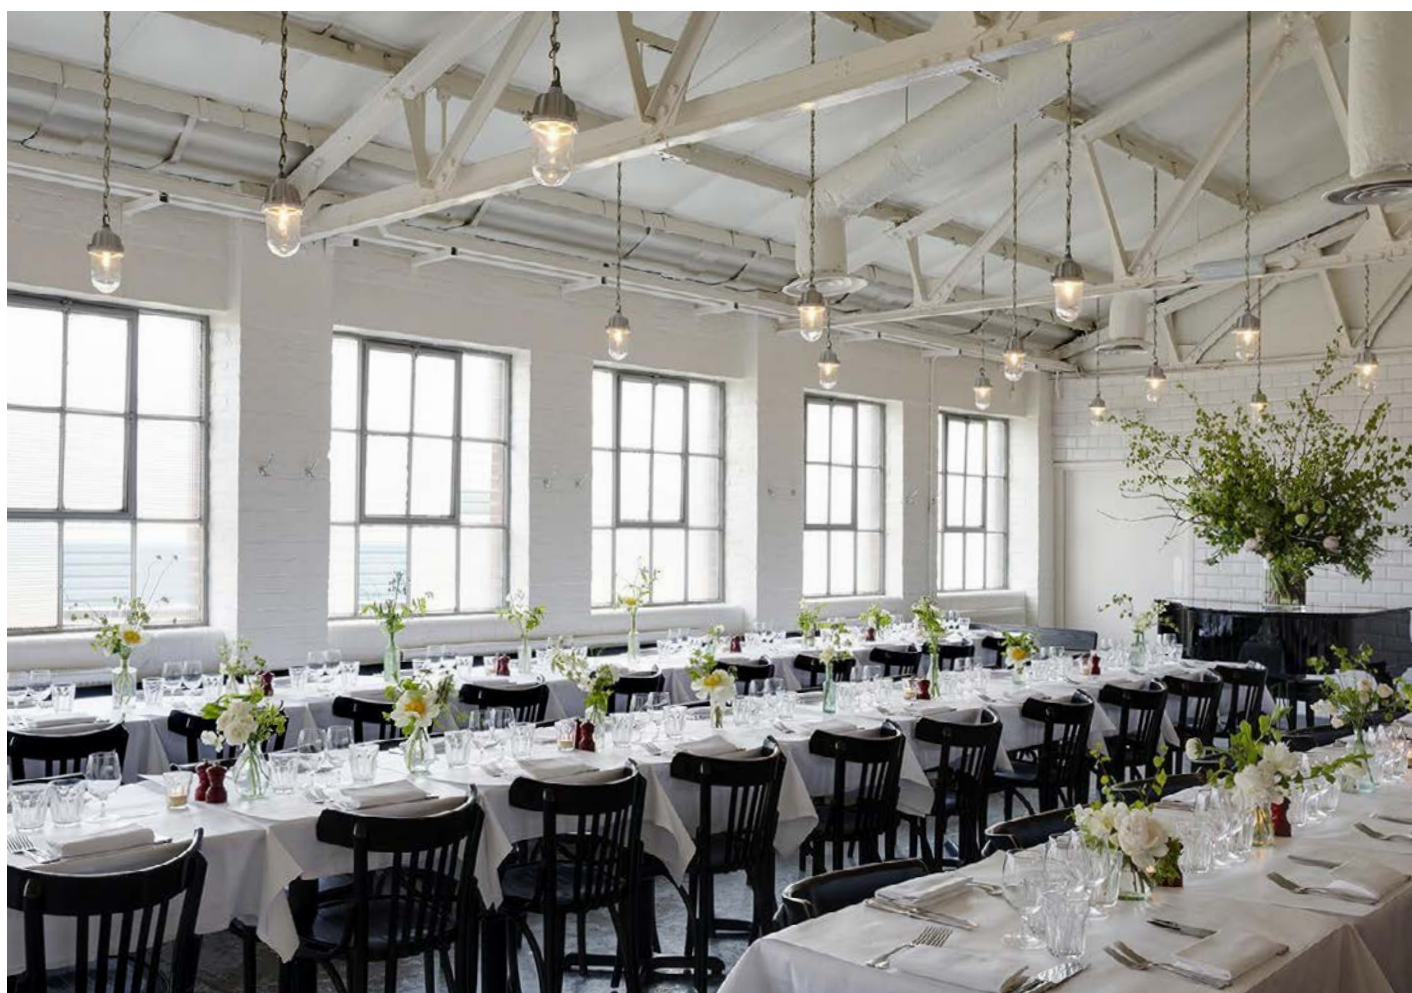

WEDDINGS

EVENTS at
BISTROTHERQUE

WEDDINGS

Here are our most popular slots and relevant timings to help you plan.

FRI & SAT LUNCHTIME (11:00–16:30)

Space: Bistrotheque Dining Room (+ Loading Bay)

Sit Down Time: No later than 13:00

Party Size: 60–100

Ideal for: An elegant lunch in our stunning dining room with an evening reception held elsewhere.

SAT LUNCHTIME (11:00–16:30)

Space: The Cockatoo

Sit Down Time: No later than 13:00

Party Size: 40–60

Ideal For: An informal wedding lunch with an evening reception held elsewhere

SUN EVENING (16:00–00:00)

Space: All spaces

Sit Down Time: Not before 18:00

Party Size: 60–100

Ideal For: A multi space wedding. Start off with a drinks reception in The Cockatoo, move upstairs to the Bistrotheque Dining Room for dinner and then head back downstairs for a knees up. This is a very popular slot.